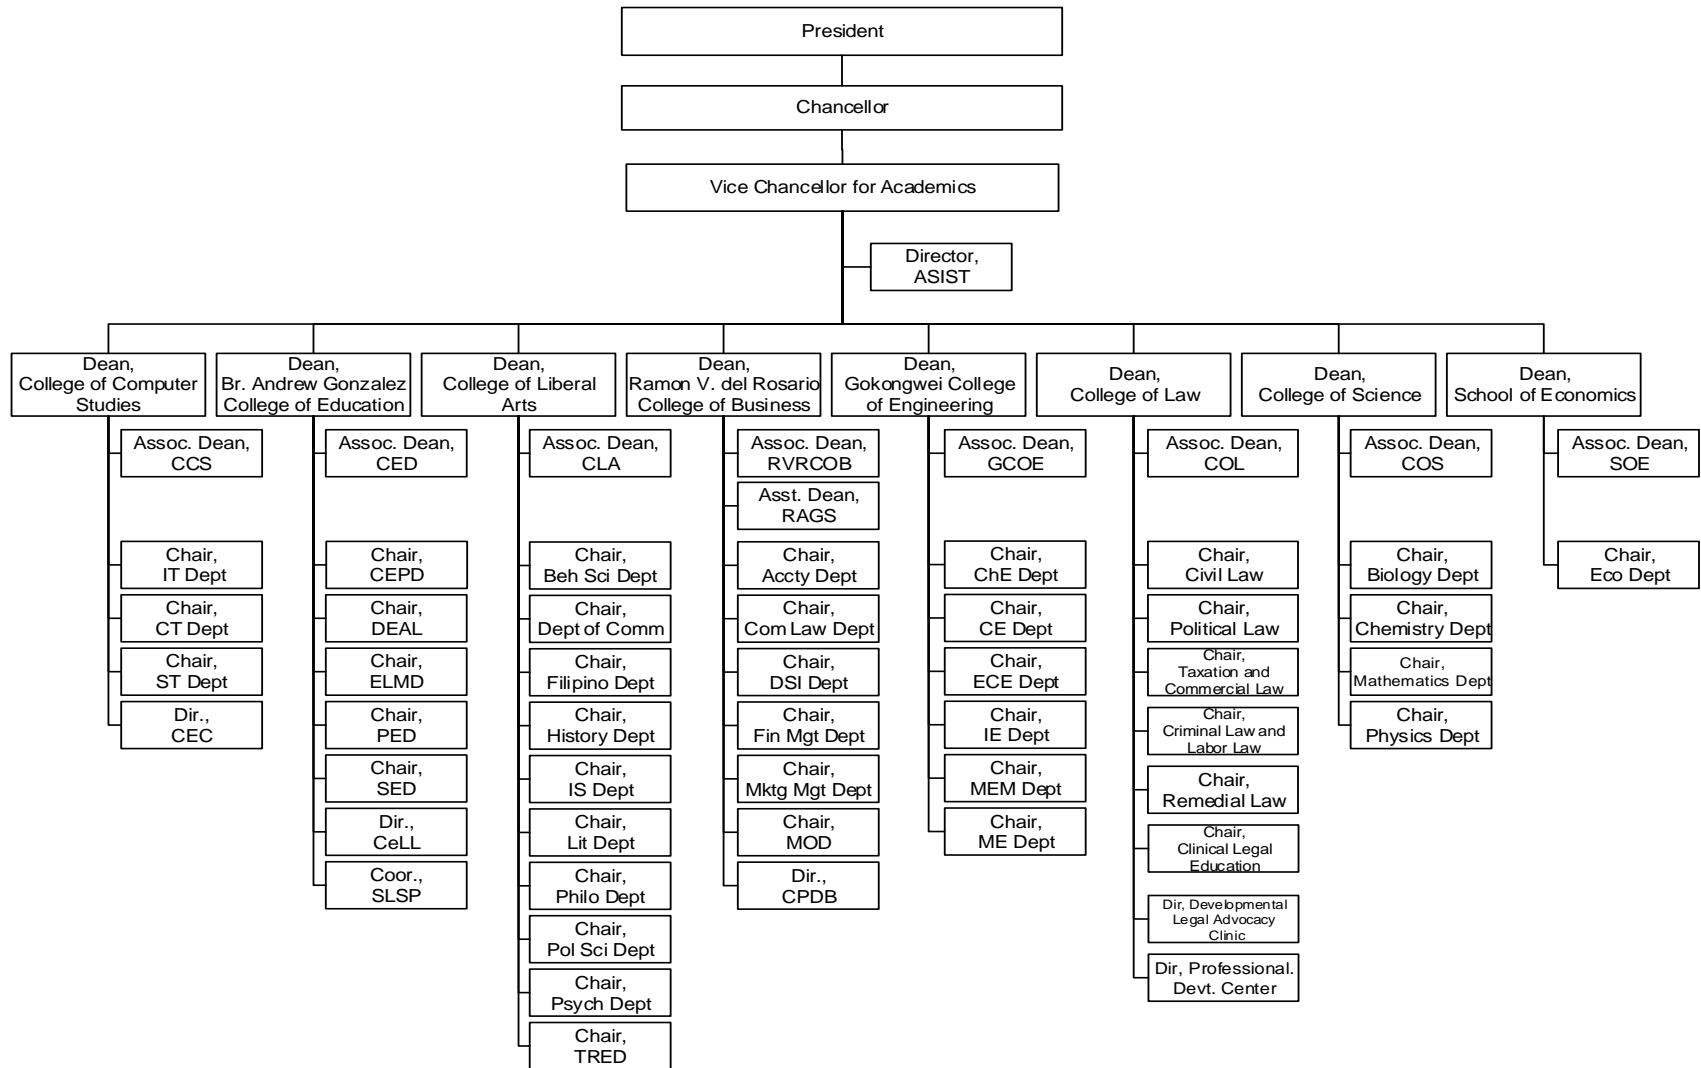

Office of the Vice President for Lasallian Mission
Organizational Chart

Office of the Vice Chancellor for Administration
Organizational Structure